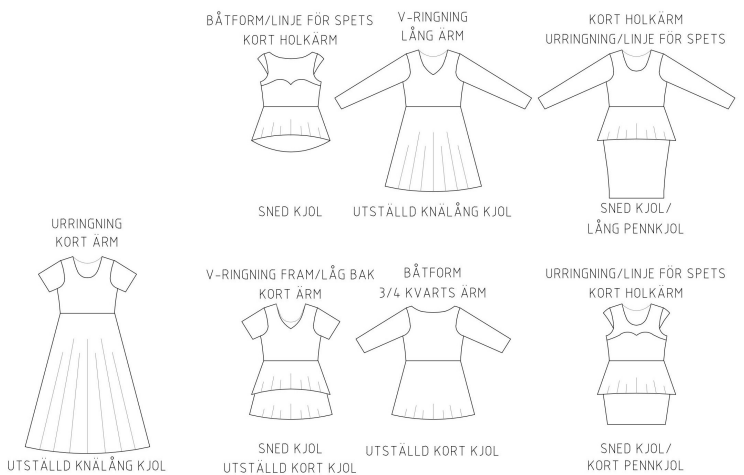

# autumn peplum spinoff

storlek 32 - 60

sewingheartdesign

<https://sewingheartdesign.wordpress.com/>