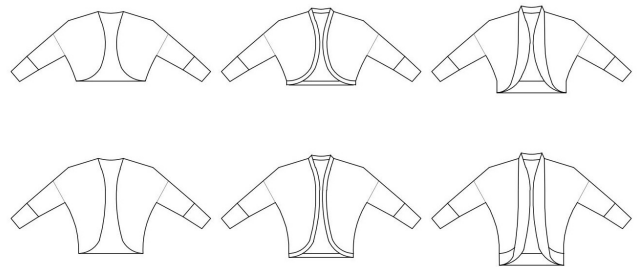

# fast and fluid

storlek 32 - 60

sewingheartdesign